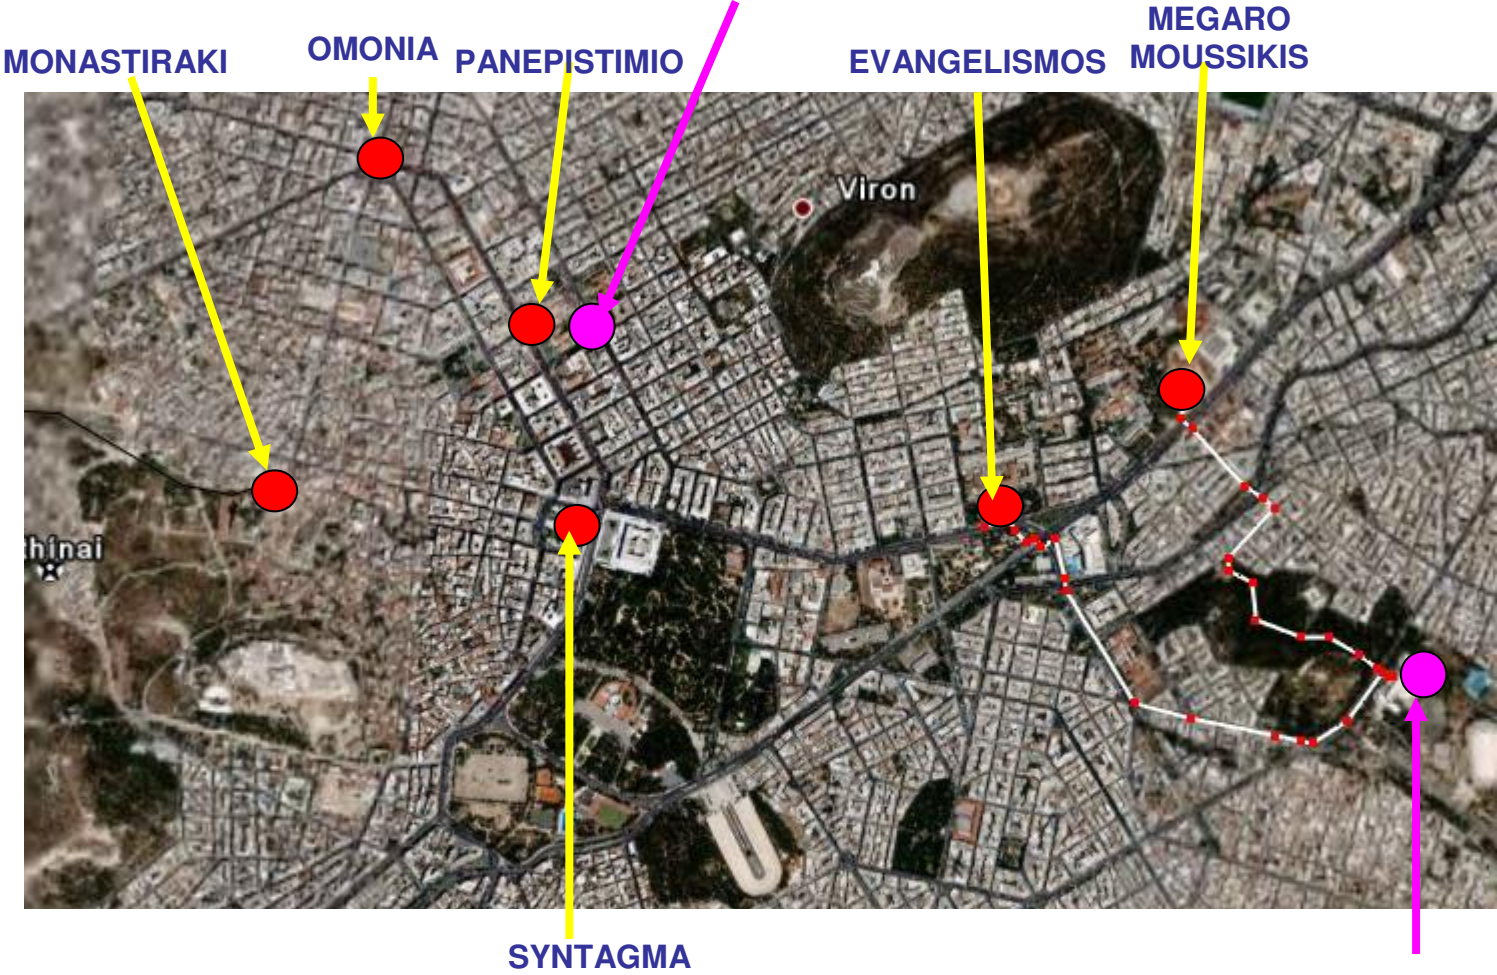

Athens downtown with UoA Dorm location

● = METRO STATION

Faculty Club BLDG

UoA Dorm
(«ΕΣΤΙΑ»)